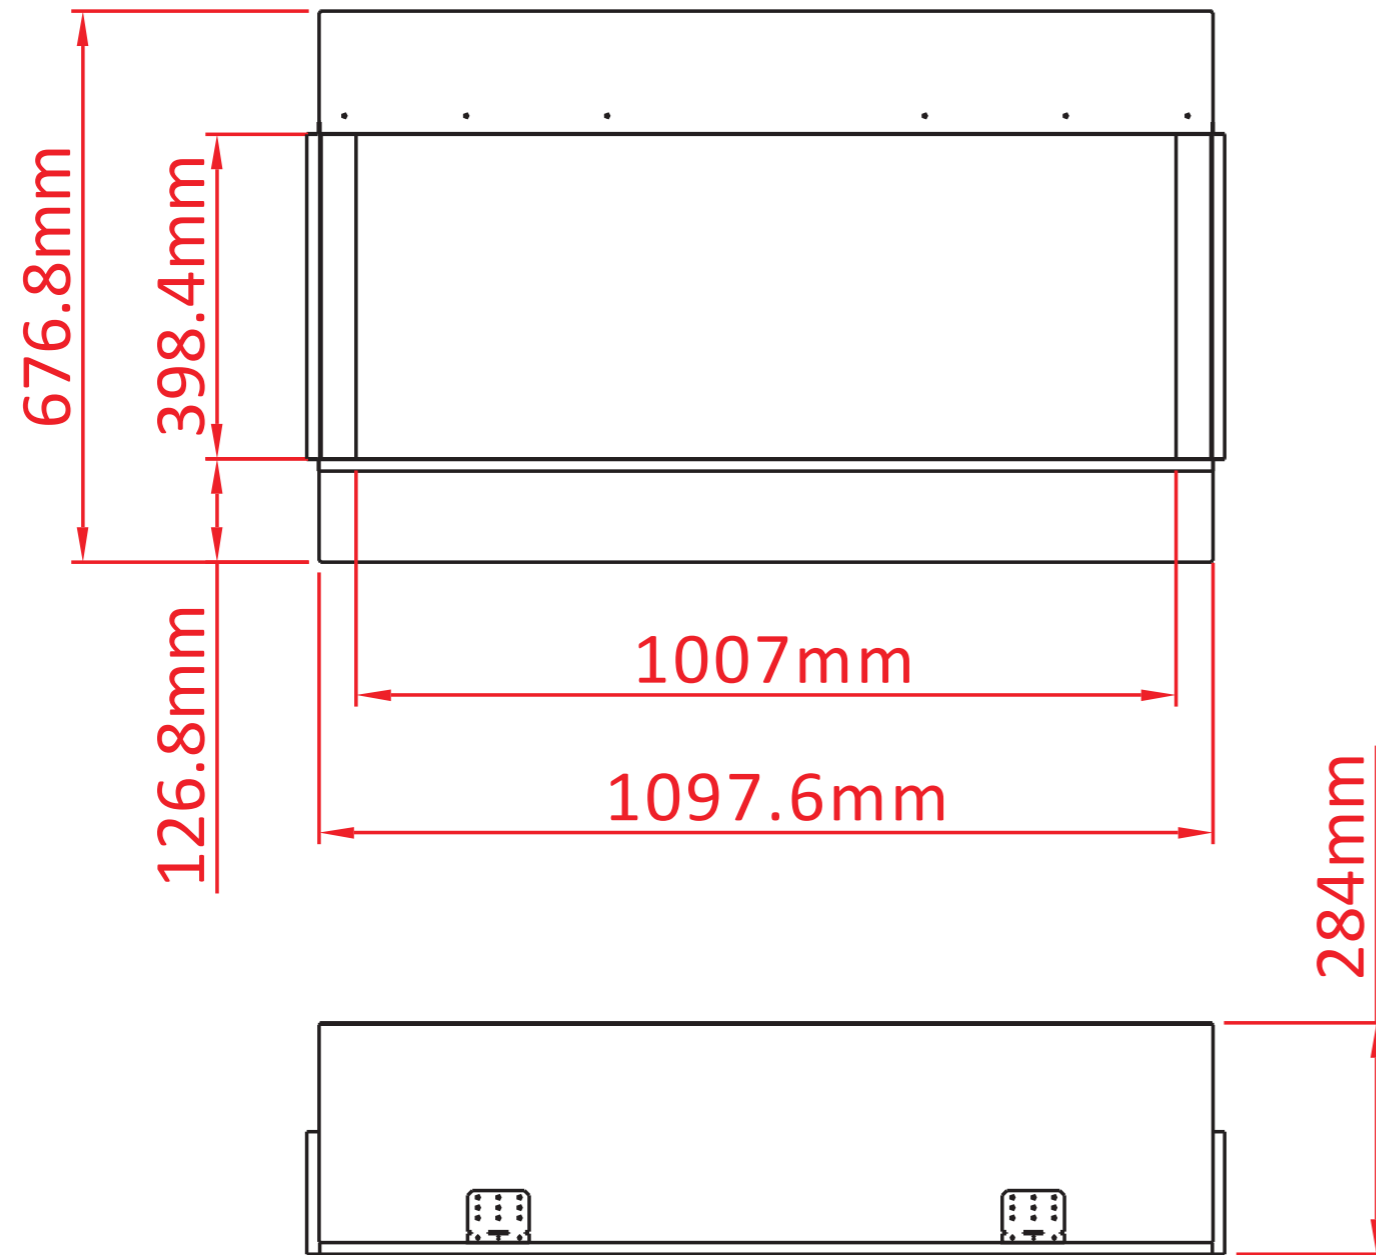

TECHNICAL SPECIFICATIONS

VOLTS	120	
AMPS	12.5	
WATTS	1500	
HEATER	HIGH	1500 watts
	LOW	750 watts
NO HEATER	19 watts	
LAMPS	QUANTITY	LED
	WATTS	
	TOTAL WATTS	19 watts
ROTOR MOTOR	1 at 5 watts	
HEIGHT,WIDTH,DEPTH	26 5/8" x 43 1/4" x 10 5/8"	
GLASS VIEWING OPENING	15 5/8" X 39 5/8"	
GLASS SIZE	15 5/8" X 39 5/8"	
SHIPPING SIZE	29 1/8" x 47 4/8" x 12 5/8"	
SHIPPING WEIGHT	00.0 lbs	
	UNIT	
	GLASS FRONT	Included
PLUG LOCATION	Left Side	
CORD LENGTH	76"	
APPROX. HEATING AREA	400 sq ft	

SERIES	MODEL		REV
TRU VIEW	40-TV-SLIM		1
SCALE 1"=1'-0"	DATE: 9/4/2019	SHEET 1 OF 1	

TECHNICAL SPECIFICATIONS

VOLTS	120	
AMPS	12.5	
WATTS	1500	
HEATER	HIGH	1500 watts
	LOW	750 watts
NO HEATER	19 watts	
LAMPS	QUANTITY	LED
	WATTS	
	TOTAL WATTS	19 watts
ROTOR MOTOR	1 at 5 watts	
HEIGHT,WIDTH,DEPTH	67.7 x 109.8 x 26.9 cm	
GLASS VIEWING OPENING	39.8 X 100.7 cm	
GLASS SIZE	39.8 X 100.7 cm	
SHIPPING SIZE	74 x 120.8 x 32 cm	
SHIPPING WEIGHT	UNIT	00.0 Kgs
	GLASS FRONT	Included
PLUG LOCATION	Left Side	
CORD LENGTH	193 cm	
APPROX. HEATING AREA	37 sqm	

Amantii

SERIES	MODEL		REV
TRU VIEW	40-TV-SLIM		1
SCALE 1:12	DATE: 9/4/2019	SHEET 1 OF 1	